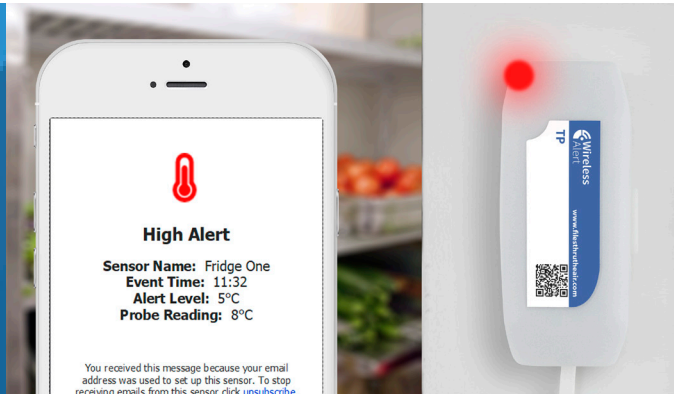

Wireless Alert TP

Wireless Alert TP is a battery-powered temperature sensor that sends a warning email if a user-set level is reached. Simply select your temperature limits and connect to any Wi-Fi network using the Wireless Alert mobile app.

- -40°C to 125°C temperature probe with 1.5m cable
- User-configurable high and low temperature limits
- Sends email alerts and scheduled status reports
- Flashing alert indicator
- Wi-Fi connected
- Simple to set up using the free mobile app
- Two years' battery life*
- No ongoing subscription fees
- Includes sticky pad for wall mounting

The Wireless Alert TP can be set up to monitor temperature limits in a variety of applications. High and low temperature limits are user-configurable between -40 and 125°C (-40 and 257°F). The device will trigger a notification email, sent to a user-selected address, if the temperature limits are breached and when the temperature returns to within those limits. In addition to this, the device can send a scheduled summary email detailing minimum, maximum and average temperature, as well as battery level, number of alerts, and total time spent in alert mode.