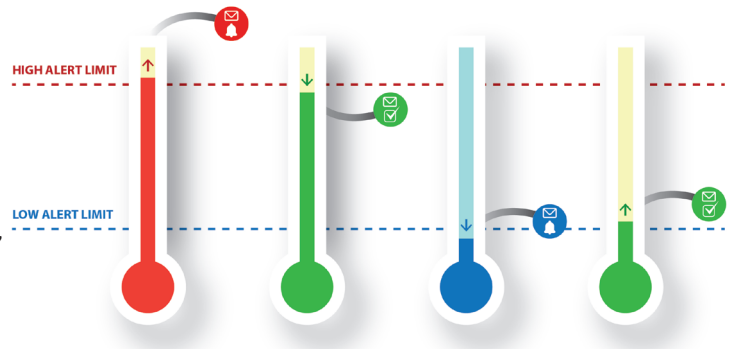

Wireless Alert TP

Wireless Alert TP is a battery-powered temperature sensor that sends a warning email if a user-set level is reached. Simply select your temperature limits and connect to any Wi-Fi network using the Wireless Alert mobile app.

- -40°C to 125°C temperature probe with 1.5m cable
- User-configurable high and low temperature limits
- Sends email alerts and scheduled status reports
- Flashing alert indicator
- Wi-Fi connected
- Simple to set up using the free mobile app
- Two years' battery life*
- No ongoing subscription fees
- Includes sticky pad for wall mounting

The Wireless Alert TP can be set up to monitor temperature limits in a variety of applications. High and low temperature limits are user-configurable between -40 and 125°C (-40 and 257°F). The device will trigger a notification email, sent to a user-selected address, if the temperature limits are breached and when the temperature returns to within those limits. In addition to this, the device can send a scheduled summary email detailing minimum, maximum and average temperature, as well as battery level, number of alerts, and total time spent in alert mode.

Specifications

	Minimum	Typical	Maximum	Unit
Probe Measurement Range	-40 (-40)		125 (257)	°C (°F)
Device Operating Temperature	-18 (-0)		+55 (131)	°C (°F)
Notification Thresholds	User configurable, within probe measurement range stated above			
Measurement Resolution		1 (1)		°C (°F)
Measurement Accuracy		+/-1 (-40 to +80°C) (+/-2 (-40 to +176°F))		°C (°F)
Response time	< 1 minute			
Environmental Conditions	Device: indoor use only (IP5X), Probe: waterproof (IP67)			
Probe Length		1.5		m
Product Dimensions (excluding probe)	69 x 32 x 22 (2.7 x 1.3 x 0.9)			mm (inches)
Battery Type	2 x 1.5V Alkaline LR03/UM4/AAA			
Battery Life		2*		Years
Wi-Fi	WPA 802.11bgn (2.4GHz)**			