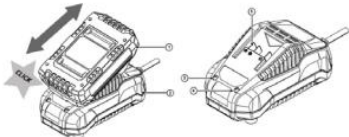

3/4" SQ DRIVE CORDLESS IMPACT WRENCH PACK – RODCRAFT MODEL RC9087K6, 8951000477

RC9087K6 – Impact wrench

SKU#: 8951000477

Brushless motor: Better efficiency, durability and power
Outstanding breakaway: Dual speed of over 1,100 Nm
Ergonomic & Convenient: Comfortable grip handle, 3 power settings and 2-stage trigger
LED light system integrated
Eco-designed packaging: optimized size, weight and printing

Sets, available as a package

	RC9087K4	RC9087K6
Item number	8951000475	8951000477
Model	RC9087	RC9087
Batteries	2 x 4 Ah	2 x 6 Ah
Charger	✓	✓
Soft bag	✓	✓

[DETAILS](#) [MORE INFORMATION](#) [REVIEWS](#) [DOCUMENTATIONS](#)

Strong and powerful for a wide variety of applications
Strong and powerful, a perfect combination for an Impact Wrench
RC9087 impact wrench 3/4"; two 6 Ah batteries, one battery charger, one Rodcraft softbag

Manufacturer	Rodcraft
Height	245 mm
Sound Power	96.4 db(A)
Max torque	1100 Nm
Battery type	Li-Ion
Sound pressure	88.4 db(A)
Square drive	3/4 "
Model	RC9087K6
Net weight	3
Free speed rpm	1700
Maximum Torque (reverse) Nm	1100
Length mm	230
Width	87 mm

Technical data charger

MODEL	RC20CHEU	RC20CHUK
Item number	8951000470	8951000471
Input	230-240V / 50Hz 85 W	230-240V / 50Hz 85 W
Output	21.5 VDC, 3.5 A	21.5 VDC, 3.5 A
Weight	0.36 Kg (0.49 lbs)	0.36 Kg (0.49 lbs)
Plug Type	EUROPLUG	BS 1363

Technical data batteries

MODEL	RC20BA20	RC20BA40	RC20BA60
Item number	8951000467	8951000468	8951000469
Ah	2	4	6
Battery Type	Li-Ion Battery	Li-Ion Battery	Li-Ion Battery
Battery Voltage	20	20	20
Charging Time (mins)	60	75	110
A Width (mm)	78	78	81
B Length (mm)	123	123	130
C Height (mm)	49	69	82
Weight (kg)	0.4	0.68	0.92
Weight (lbs)	0.8	1.5	2.02

Outstanding performance:

- Maximum loosening torque up to 1500 Nm
- 200 tightenings per battery charge