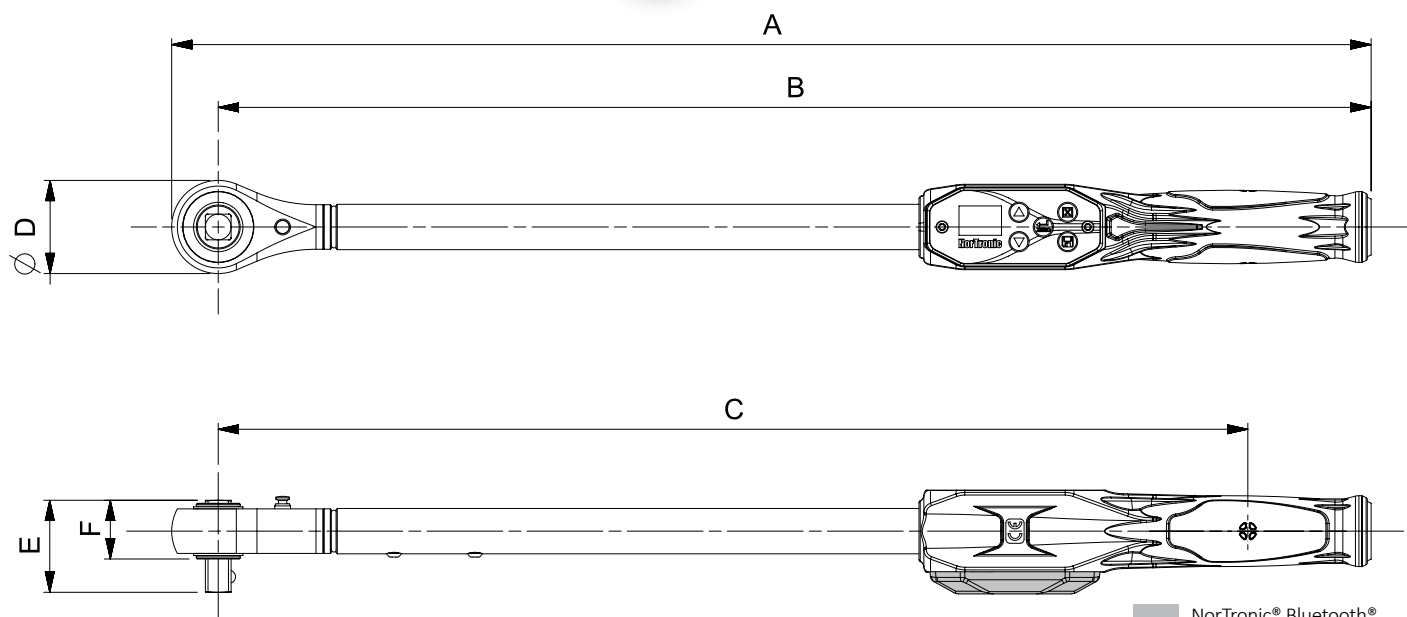

For USA, Canada, Australia and New Zealand

4	NORTRONIC BLUETOOTH®
43534	NorTronic 50, 3/8", Bluetooth®, 5 - 50 N·m
43535	NorTronic 50, 1/2", Bluetooth®, 5 - 50 N·m
43536	NorTronic 200, 1/2", Bluetooth®, 20 - 200 N·m
43537	NorTronic 330, 1/2", Bluetooth®, 33 - 330 N·m
43513	USB Wireless Adaptor, Bluetooth®

43536 NorTronic® 200 Bluetooth® version

Model	NorTronic 50 3/8"	NorTronic 50 1/2"	NorTronic 200 1/2"	NorTronic 330 1/2"
Part Number	43500 43504 43534	43501 43505 43535	43502 43506 43536	43503 43507 43537
Dimensions (mm)	A	438	472	592
	B	449	449	569
	C	388	388	508
	ØD	38	46	46
	E	34	45	45
	F	20	28	28
Weight (kg)	1.2	1.2	1.5	1.9