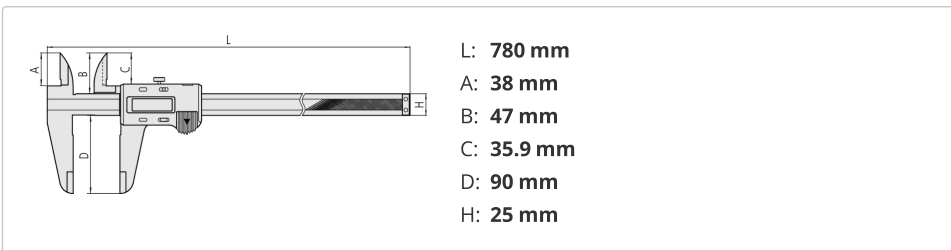

### Description

This digimatic caliper allows you to take reliable measurements and offers you the following benefits:

- It has a robust design (6 x 25 mm beam) for large measuring ranges.
- ABSOLUTE System delivers reliable measurements.
- The slider provides smooth, stable and comfortable operation.
- Character height: 10 mm

### Dimensions