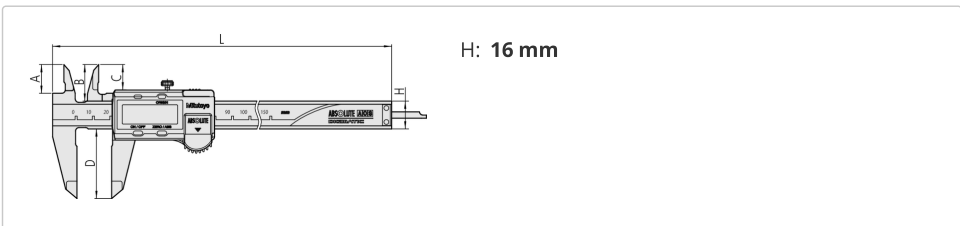

Digital ABS AOS Caliper
0-150mm, Blade, Data Output
 Item number: 500-161-30

Description

This digimatic caliper allows you to take reliable measurements and offers you the following benefits:

- AOS (Advanced Onsite Sensor) induction type encoder used in top-of-the-line ABS coolant-proof calipers
- Thanks to the adoption of the electromagnetic induction type ABS encoder, this caliper can be used without concern for contamination on the scale face during measurement. Detection signal is not affected by dirt (water, oil, etc.) on surface of a scale.
- The slider provides smooth, stable and comfortable operation.
- Character height: 9 mm (150 and 200 mm), 11 mm (300 mm)
- ABS (ABSOLUTE) scale requires no origin setting after power-on and has no limit to response speed.

Features

Range:	0 - 150 mm
Depth bar:	flat
Max. Permissible Error E MPE:	±0,02 mm
Max. Permissible Error S MPE:	±0,04 mm
Data output:	Yes
Mass:	168 g
Digital step:	0.01 mm
Max. response speed:	Unlimited
Battery life:	Approx. 5 years under normal use
ORIGIN (ABS-Zero):	Yes
ON/OFF:	Yes
ZERO/ABS:	Yes
Low voltage alarm:	Yes

Dimensions

Accessories

Optional accessories:

	Battery SR44 1.5V 938882
	Digimatic Cable, Straight, Data Button, 1m 959149
	Digimatic Cable, Straight, Data Button, 2m 959150
	U-WAVE-T Connection Cable C Straight, with Data Button 02AZD790C
	USB Input Tool Direct (Digimatic USB) Digi/Digi2, Straight, with Data Button 06AFM380C
	Data Hold Unit 959143
	Depth Base Attachment for Caliper, 75mm width 75mm width for 100, 150, 200mm Range 050083-10
	Depth Base Attachment for Caliper 100mm width for 100, 150, 200mm Range 050084-10
	U-WAVE fit, IP67 Type Wireless Transmitter for Caliper 264-620
	U-WAVE fit, Buzzer Type Wireless Transmitter for Caliper 264-621