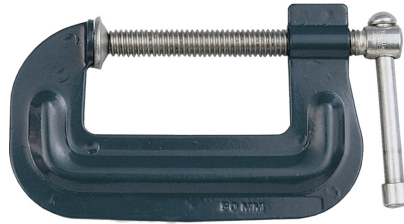

## Kennedy 2 WELDED PRESSED STEEL CLAMP

Welded steel frame with chrome- plated steel screw, handle and swivel shoes. Suitable for light-duty applications.

Specifications	Details
Body Colour	Blue
Throat Depth	25 mm
Body Finish	Powder-coated
Screw Finish	Chrome Plated
Type	G-clamp
Opening Capacity	50 mm
Body Material	Steel
Product Number	KEN5391980GTSK
Screw Material	Steel
Brand	Kennedy