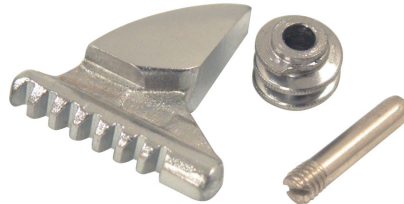

### Kennedy 4 CHROMED JAW AND KNURL KIT

Consisting of replacement jaw, knurl and pin.

Specifications	Details
SKU	KEN5671040GTSK
Type	Adjustable Wrench Accessories
Special Features	Heat Treated Jaws
Overall Length	100 mm
Number Of Pieces	3
Jaw Material	Steel
Finish/Coating	Chrome
Wrench Size	4"
Brand	Kennedy