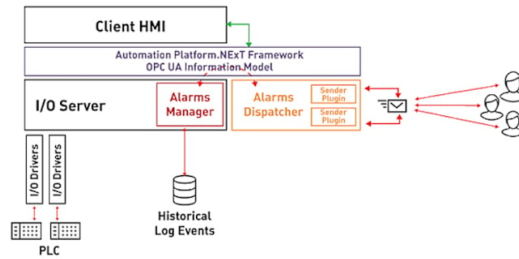

Emerson Movicon Alarm Dispatcher

Emerson Movicon NExT HMI/SCADA software platform uses an alarm dispatcher to enable alarms and events notifications.

Specifications

Details