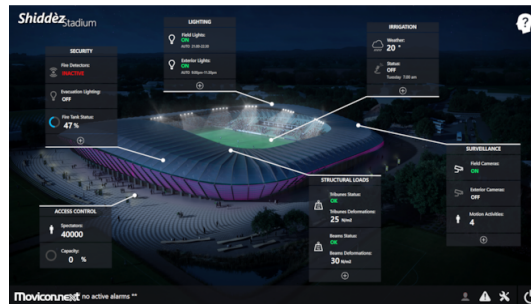

Emerson Movicon Facilities Driver Package

Emerson Movicon Facilities Driver Package

Specifications

Details