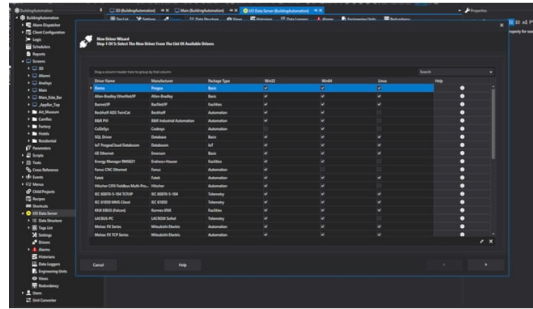

Emerson Movicon Simultaneous Drivers

Emerson Movicon Simultaneous Drivers

Specifications

Details