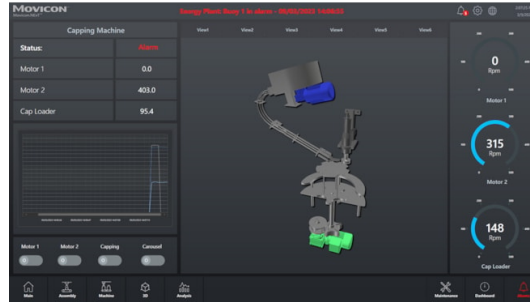

Emerson Movicon 3D XAML Import

# Emerson Movicon 3D XAML Import

This product is an accessory for the following product  
[Emerson Movicon.NExT HMI/SCADA Software](#)

Specifications

Details