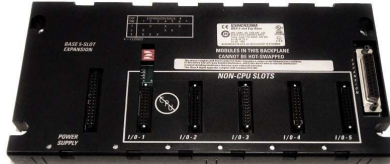

General automation | Rx3i pacsystem | IC694CHS398 GE FANUC

IC694CHS398 Base Expansion 5 Slots

Specifications

Details