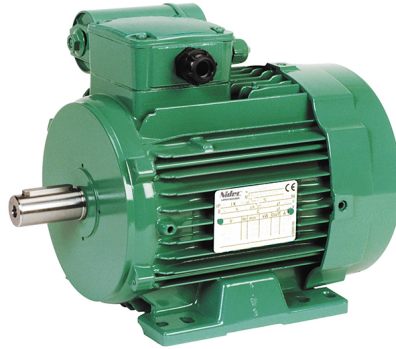

**Leroy Somer - 4P LSES 160 L 15.0kW IFT /IE2 380D/400D/415D-460D IP55**

LSESHigh-efficiency IE2 and Premium efficiency IE3 three-phase induction motors with aluminum frame

| Specifications       | Details         |
|----------------------|-----------------|
| Mounting Arrangement | IM1001(IMB3)    |
| Efficiency           | IE2             |
| Rated Power          | 15.0kW          |
| Frame Size           | 160             |
| No. of Poles         | 4P              |
| Frequency (Hz)       | 50/60           |
| Voltage              | 380/400/415/460 |
| Brand                | Leroy Somer     |